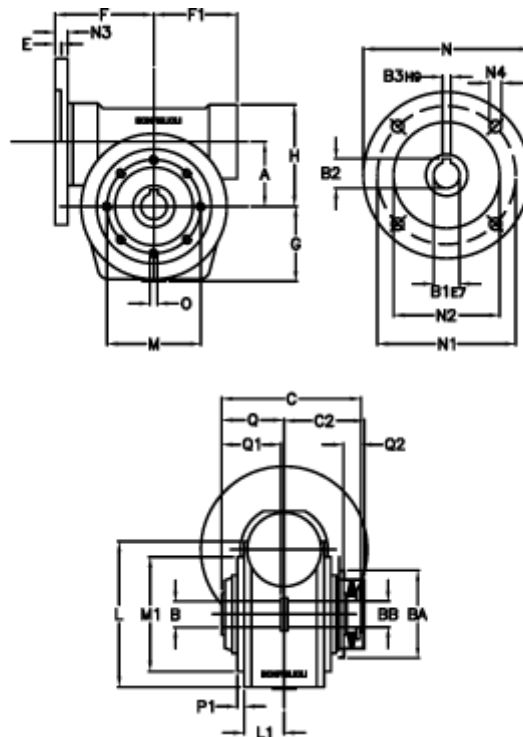

Article number: 390204902872816

Description: Worm Gear with Torque Limiter  
VF 49-L1-P-28 P71B14

## Measures

a = 49.50	C2 = 63,5	L1 = 36.8	O = M6x8
B = 25	Description = VF 49P-xx-71B14	m = 94	P1 = 2.5
B1 E7 = 14	E = 3.0	M1 = 68	Q = 51.0
B2 = 16.3	F = 70	N = 105	Q1 = 41
B3 H9 = 5	F1 = 63	N1 = 85	Q2 = 15
BA = 63	g = 56	N2 = 70	
BB H7 = 14	H = 80.0	N3 = 10.5	
C = 105	L = 107.5	N4 = 6,5	